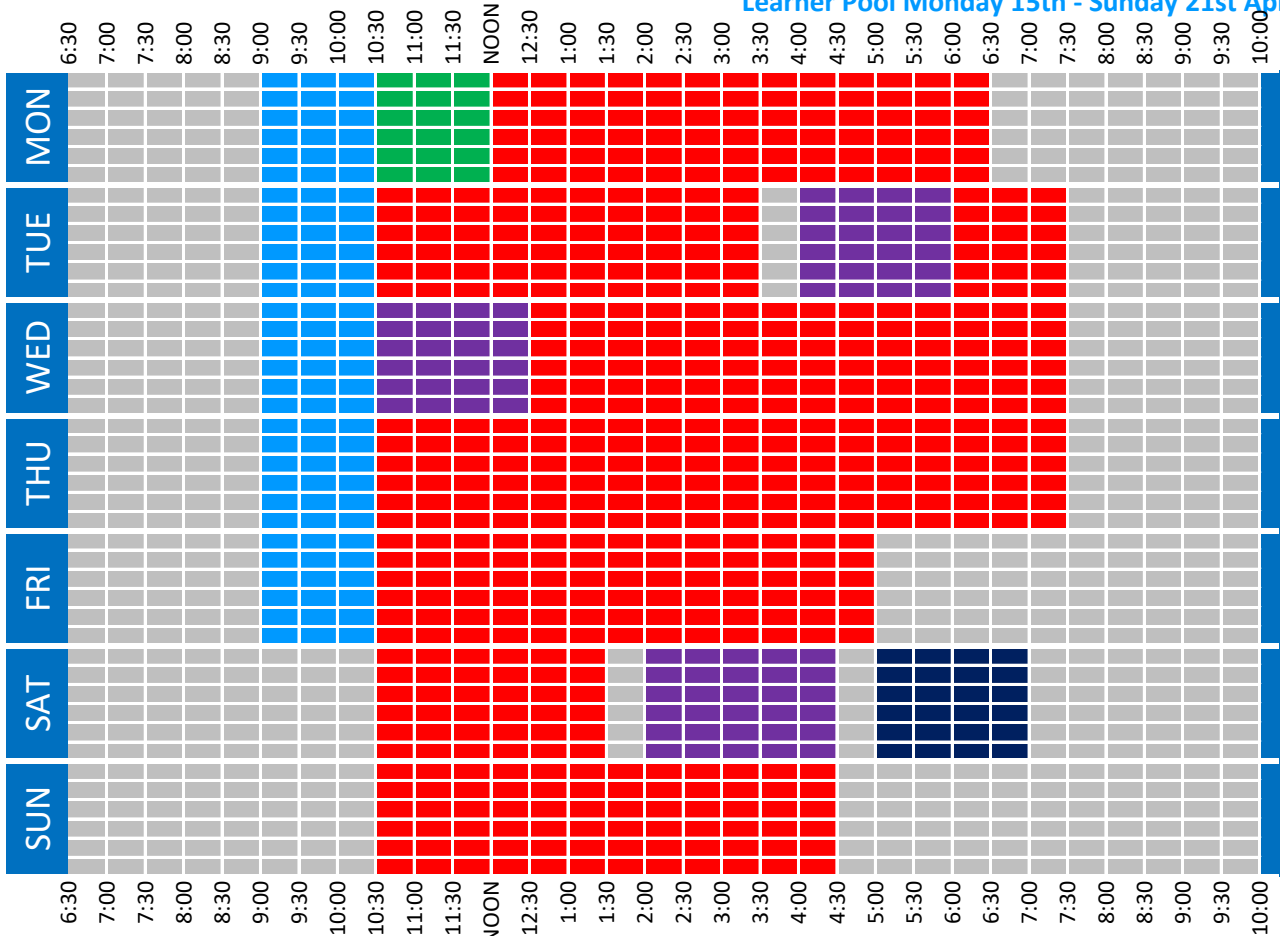

Wolverton Swimming and Fitness Centre Pool Timetable

Learner Pool Monday 15th - Sunday 21st April

General Swim

Parent and Toddler

Toddler Splash

Pool Hire

Closed

Wolverton Swimming Fitness Centre, Addington Avenue, Wolverton, Milton Keynes, MK12 5GH