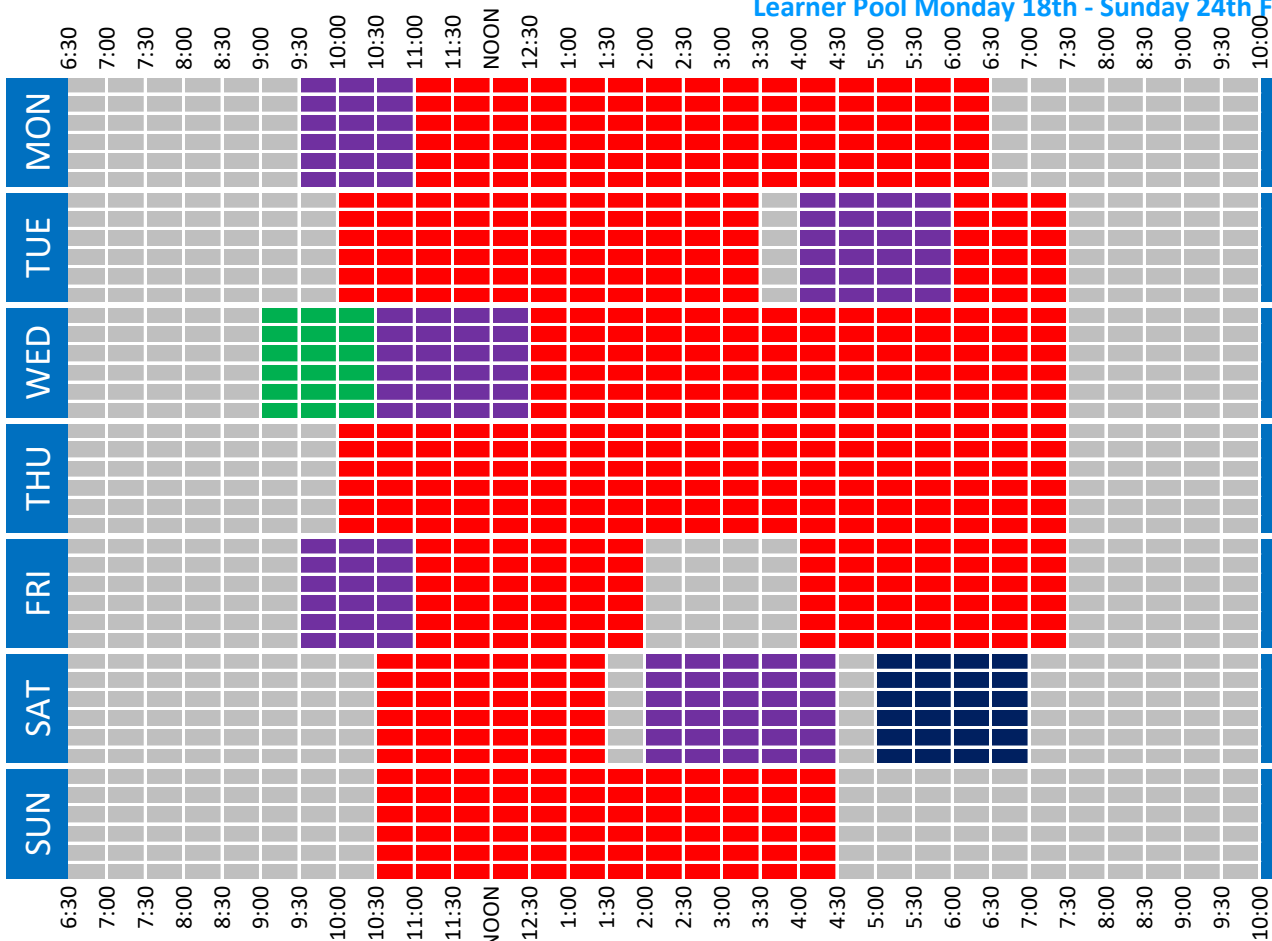

Wolverton Swimming and Fitness Centre Pool Timetable

Learner Pool Monday 18th - Sunday 24th Feb

General Swim

Parent and Toddler

Toddler Splash

Pool Hire

Closed

Wolverton Swimming Fitness Centre, Addington Avenue, Wolverton, Milton Keynes, MK12 5GH